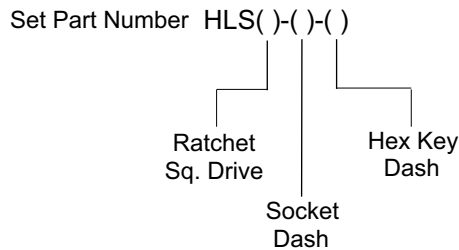

<u>Kit Number</u>	<u>Part Number</u>	<u>Part Description</u>
HLSS25-()-()	FR100-25 S100-() HK100S-() HKH100T	1/4" Drive Ratchet, Straight Handle) 1/4" Drive Socket (7/32 to 7/16) Straight Hex Key (1/16", 5/64", 3/32") T-Handle
HLSO25-()-()	FRO100-25 S100-() HK100S-() HKH100T	1/4" Drive Ratchet, Straight Handle) 1/4" Drive Socket (7/32 to 7/16) Straight Hex Key (1/16", 5/64", 3/32") T-Handle
HLSS38-()-()	FR200-38 S200-() HK100S-() HKH200SD	3/8" Drive Ratchet, Straight Handle) 3/8" Drive Socket (3/8, 7/16, 1/2) 90° Hex Key (1/8" or 5/32") Screw Driver Handle
HLSO38-()-()	FRO200-38 S200-() HK100S-() HKH200SD	3/8" Drive Ratchet, Straight Handle) 3/8" Drive Socket (3/8, 7/16, 1/2) 90° Hex Key (1/8" or 5/32") Screw Driver Handle

Set contains ratchet and one socket and hex key as specified by customer.

<u>Kit Number</u>	<u>Part Number</u>	<u>Part Description</u>
HLK100 Straight Handle	FR100-25	1/4" Drive Ratchet, Straight Handle
	S100-250	1/4" Socket
	S100-281	9/32" Socket
	S100-312	5/16" Socket
	S100-343	11/32" Socket
	S100-375	3/8" Socket
	HKL100-15-41-062	1/16" 90° Hex Key
	HKL100-15-41-078	5/64" 90° Hex Key
	HKL100-15-41-093	3/32" 90° Hex Key
	HKH100SD	Handy Hex Handle
HLK101 Offset Handle	FRO100-25	1/4" Drive Ratchet, Offset Handle
	S100-250	1/4" Socket
	S100-281	9/32" Socket
	S100-312	5/16" Socket
	S100-343	11/32" Socket
	S100-375	3/8" Socket
	HKL100-15-41-062	1/16" 90° Hex Key
	HKL100-15-41-078	5/64" 90° Hex Key
	HKL100-15-41-093	3/32" 90° Hex Key
	HKH100SD	Handy Hex Handle